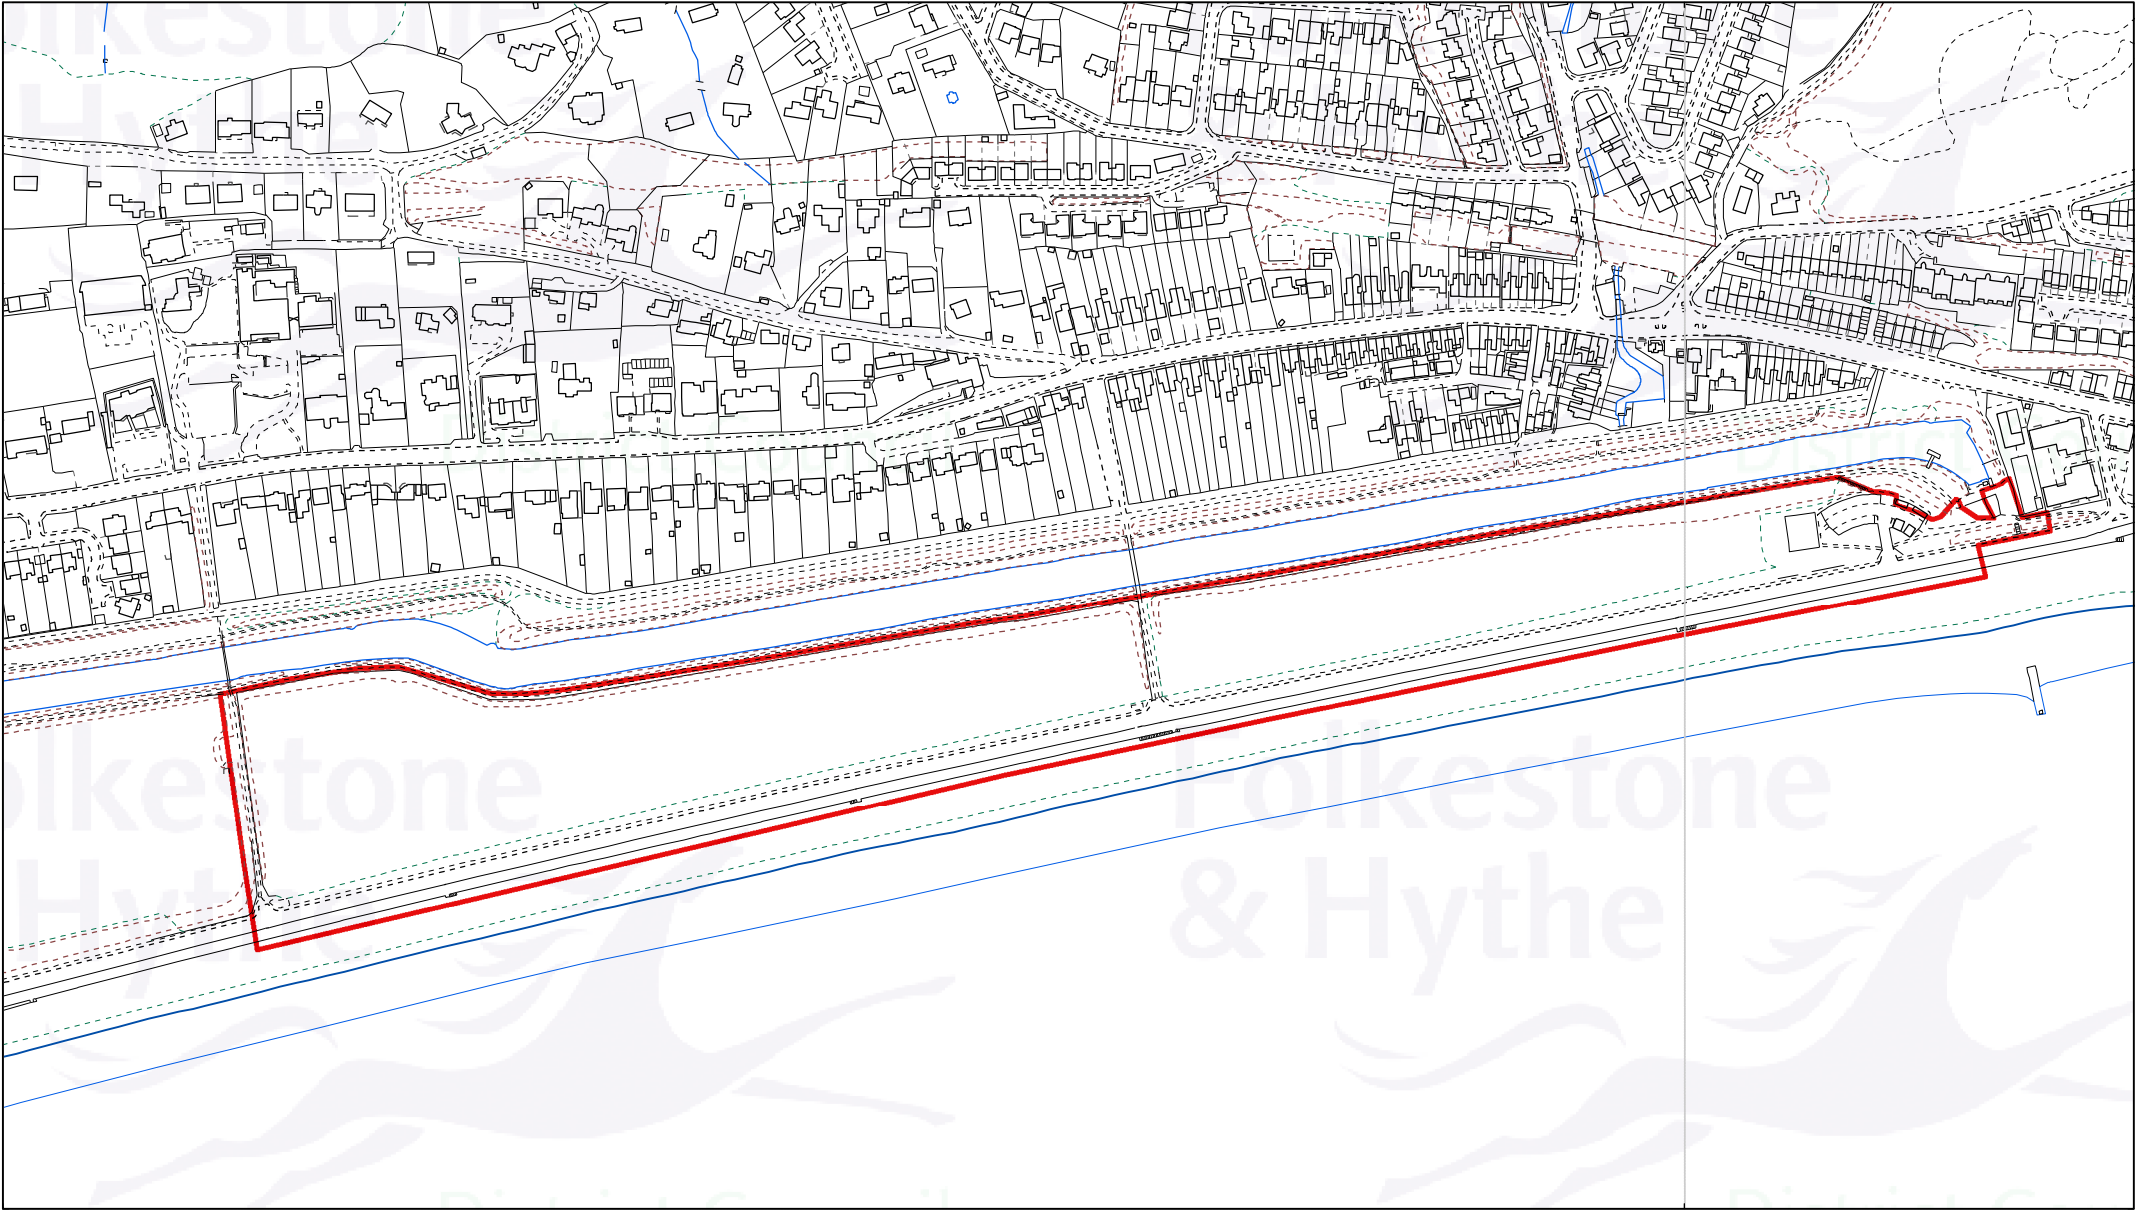

Princes Parade Promenade, Princes Parade, Hythe, CT21 6AQ

Drawn date:
10 May 2022

Drawn by:
A. Gheorghita

Drawing ref:
21/2282/FH

Contains Ordnance Survey data
© Crown copyright and database right
Folkestone & Hythe District Council 100019677 - 2022

Drawn at 1: 4,500 on A4